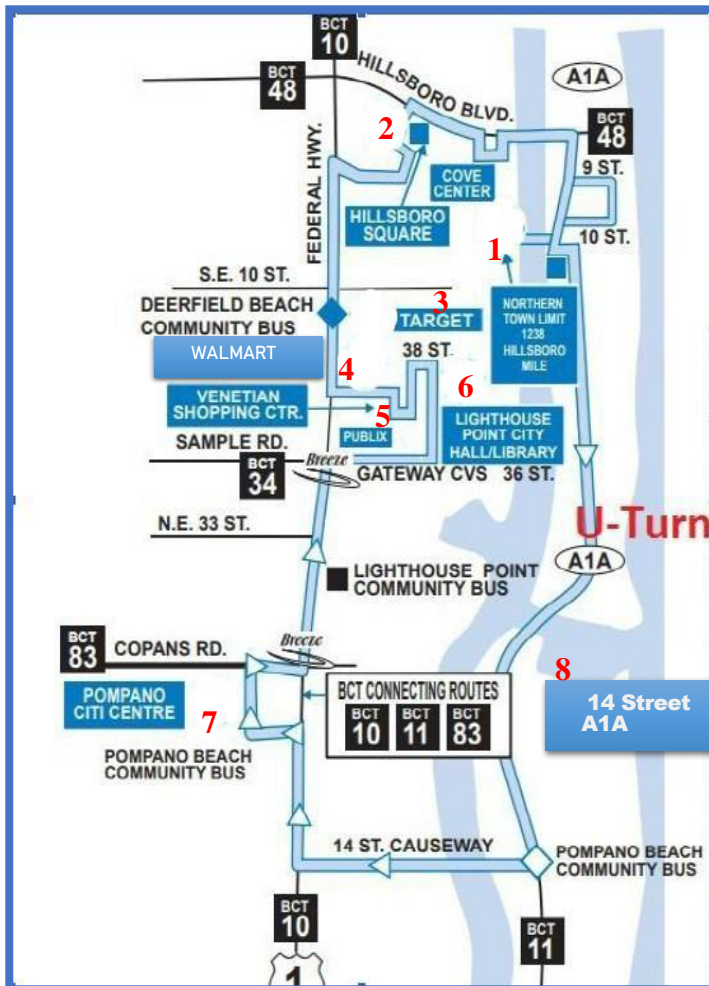

Town of Hillsboro Beach Community Shuttle Schedule

Days of Operation: Monday, Wednesday, and Friday

Revised Hillsboro Beach Route February 2019

Northern Town Limit	Hillsboro Square Publix	Target Deerfield Beach	Walmart Deerfield Beach	Venetian Shopping Center	Lighthouse Point City Hall	Pompano Citi Centre	14 street A1A
1	2	3	4	5	6	7	8
9:00 am	9:15 am	9:20 am	9:22 am	9:30 am	9:32 am	9:40 am	9:45 am
10:25 am	10:40 am	10:45 am	10:47 am	10:55 am	10:57 am	11:05 am	11:10 am
11:50 am	12:05 pm	12:10 pm	12:12 pm	12:20 pm	12:22 pm	12:30 pm	12:35 pm
1:15 pm	1:30 pm	1:35 pm	1:37 pm	1:45 pm	1:47 pm	1:55 pm	2:00 pm
2:40 pm	2:55 pm	3:00 pm	3:02 pm	3:10 pm	3:12 pm	3:20 pm	3:25 pm
4:05 pm	4:20 pm	4:25 pm	4:27 pm	4:35 pm	4:37 pm	4:45 pm	4:50 pm
5:30 pm	5:45 pm	5:50 pm (Finish)	6:00 pm (Bus return to Garage)				